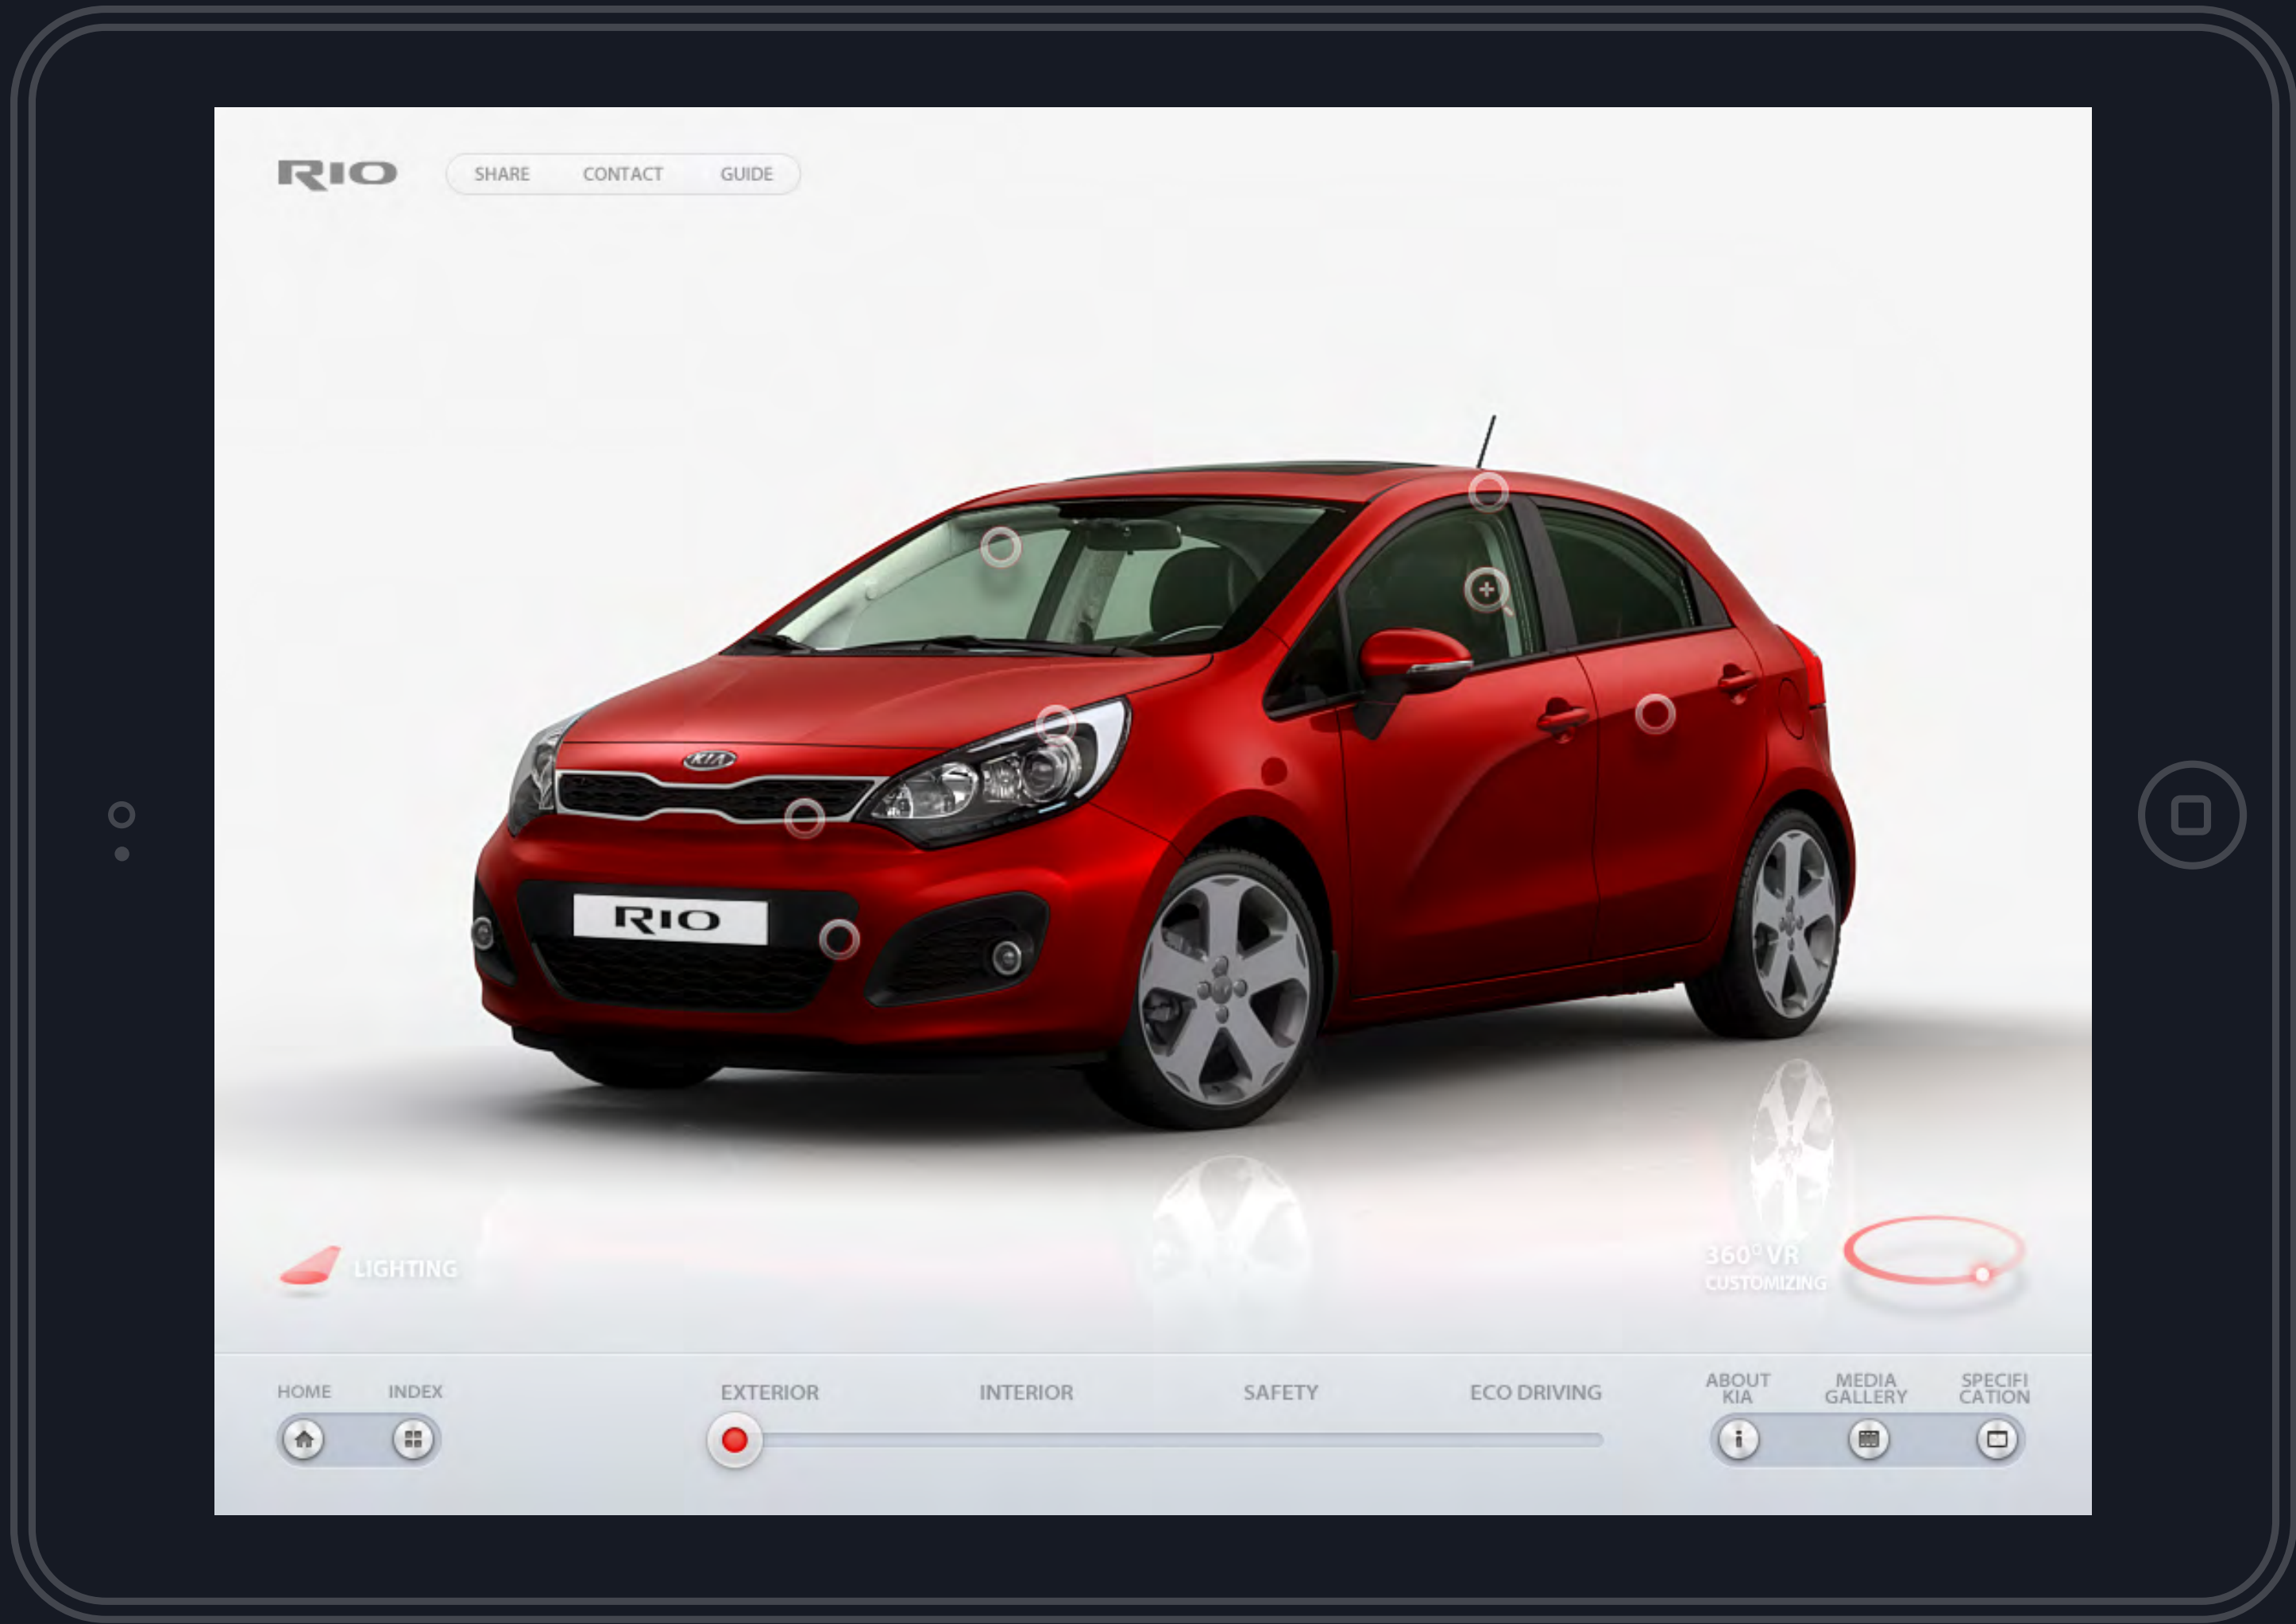

맛나 식당

530점 / 100위

좋은아파트

130점 / 2,352위

전국 실시간 인기 장소

1	에버랜드	(521,211점)
2	신나는 공원	(120점)
3	코스모타워	(110점)

주변 PLOG

맛나식당 순위 1,276위 ↑22

검색	방문	재방문	평가
1244	897	532	123

서울특별시 서초구 서초동 1338-20
07.12
2014.07.12 09:27

일반 | 항공 | 항공3D

평일추천 | 주말추천

동네 | 주변

맛나식당

Kia Rio App

reddot design award
best of the best 2012

THE FIRST OFFICIAL SKETCHES

The first official sketches of the next generation Kia Rio revealed today (Wednesday) show a powerful, bold design that marks "the next big step" in the company's ongoing design revolution. Longer, lower and wider than the existing Rio, the new model is designed to inject emotional appeal into the B-segment, targeting progressive, energetic consumers in the 25-to-49 age range. The new Kia Rio will make its global debut at the Geneva International Motor Show on Tuesday, March 1, 2011.