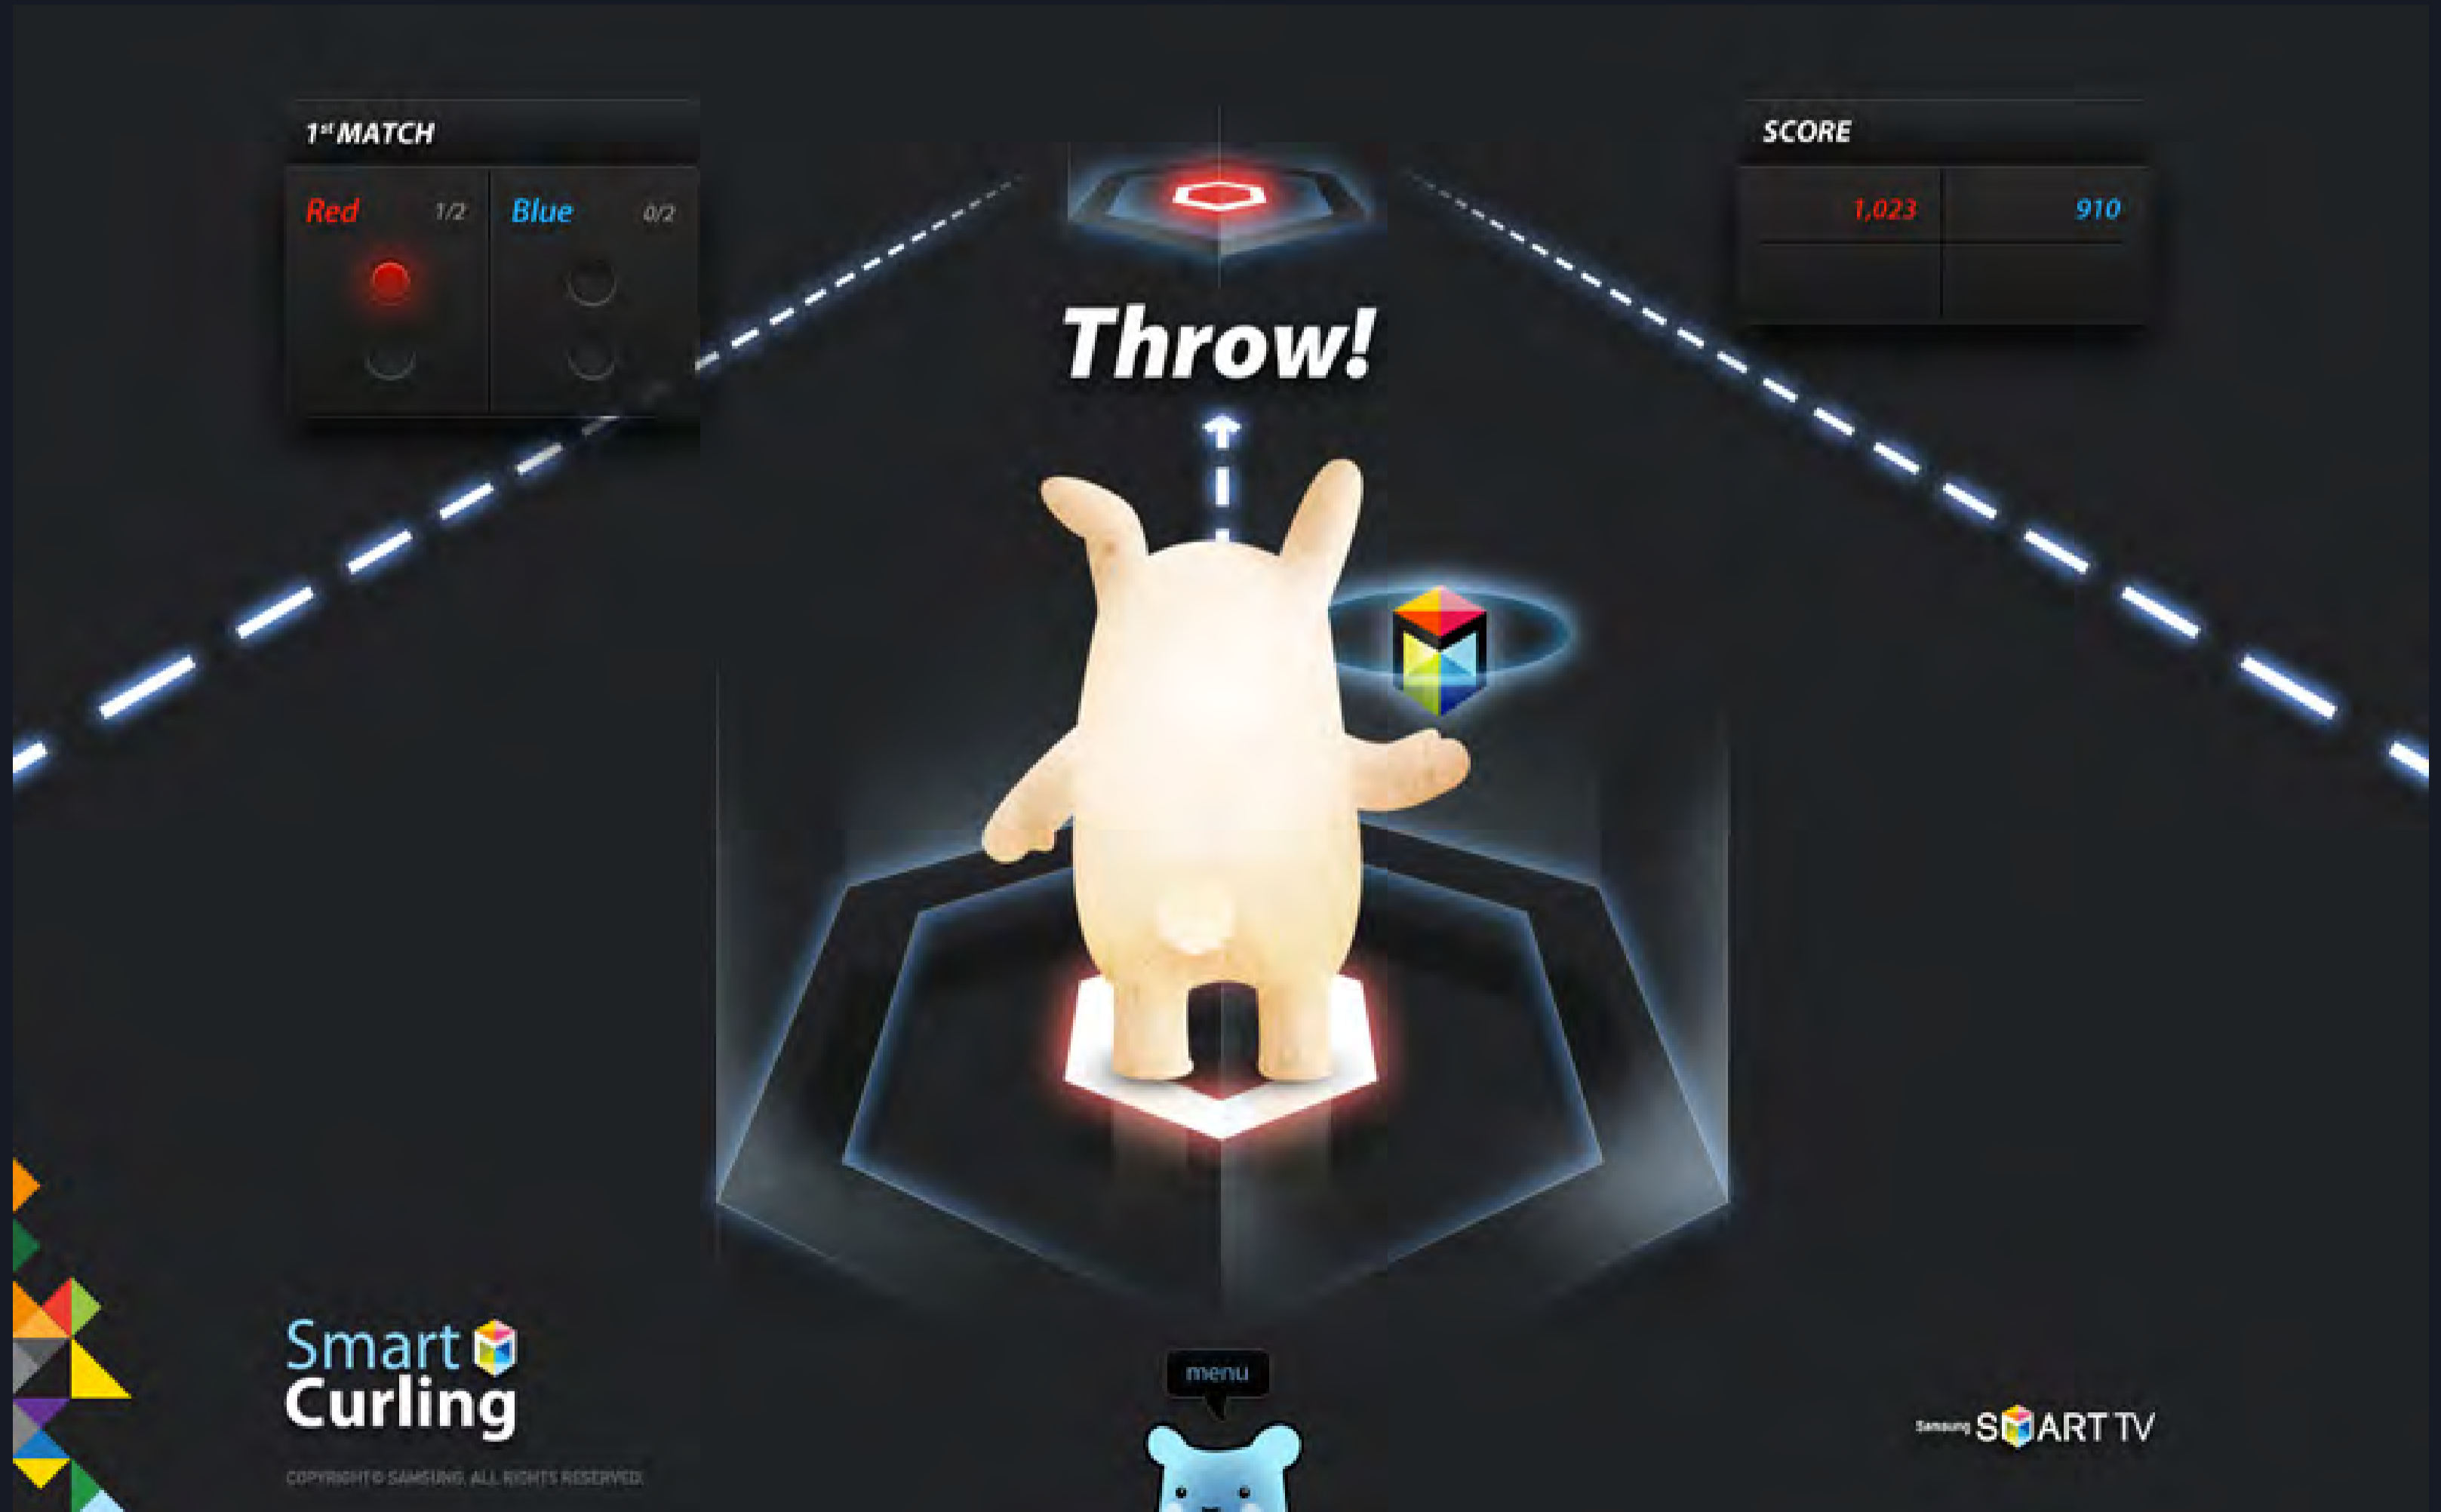

Samsung Smart TV Mobile Web

Samsung Smart Cube App

Samsung Smart Curling App

Smart Curling Join in

Red Team

Blue Team

Download Samsung Smart Curling APP on your mobile.

App Download

Smart Curling

- Home
- Notice
- Tutorial
- Global Battle
- APP Download

Samsung SMART TV

Round 1

Red Team

Smart
Curling

COPYRIGHT © SAMSUNG. ALL RIGHTS RESERVED.

Samsung SMART TV

1st MATCH

Red	1/2	Blue	0/2

SCORE

1,023	910

Smart
Curling

COPYRIGHT © SAMSUNG. ALL RIGHTS RESERVED.

Samsung SMART TV

1st MATCH

Red 1/2	Blue 1/2

SCORE

1,023	1,010
-------	-------

Congratulations!
You scored **100!**

menu

Smart Curling

Copyright © Samsung. All rights reserved.

Samsung SMART TV