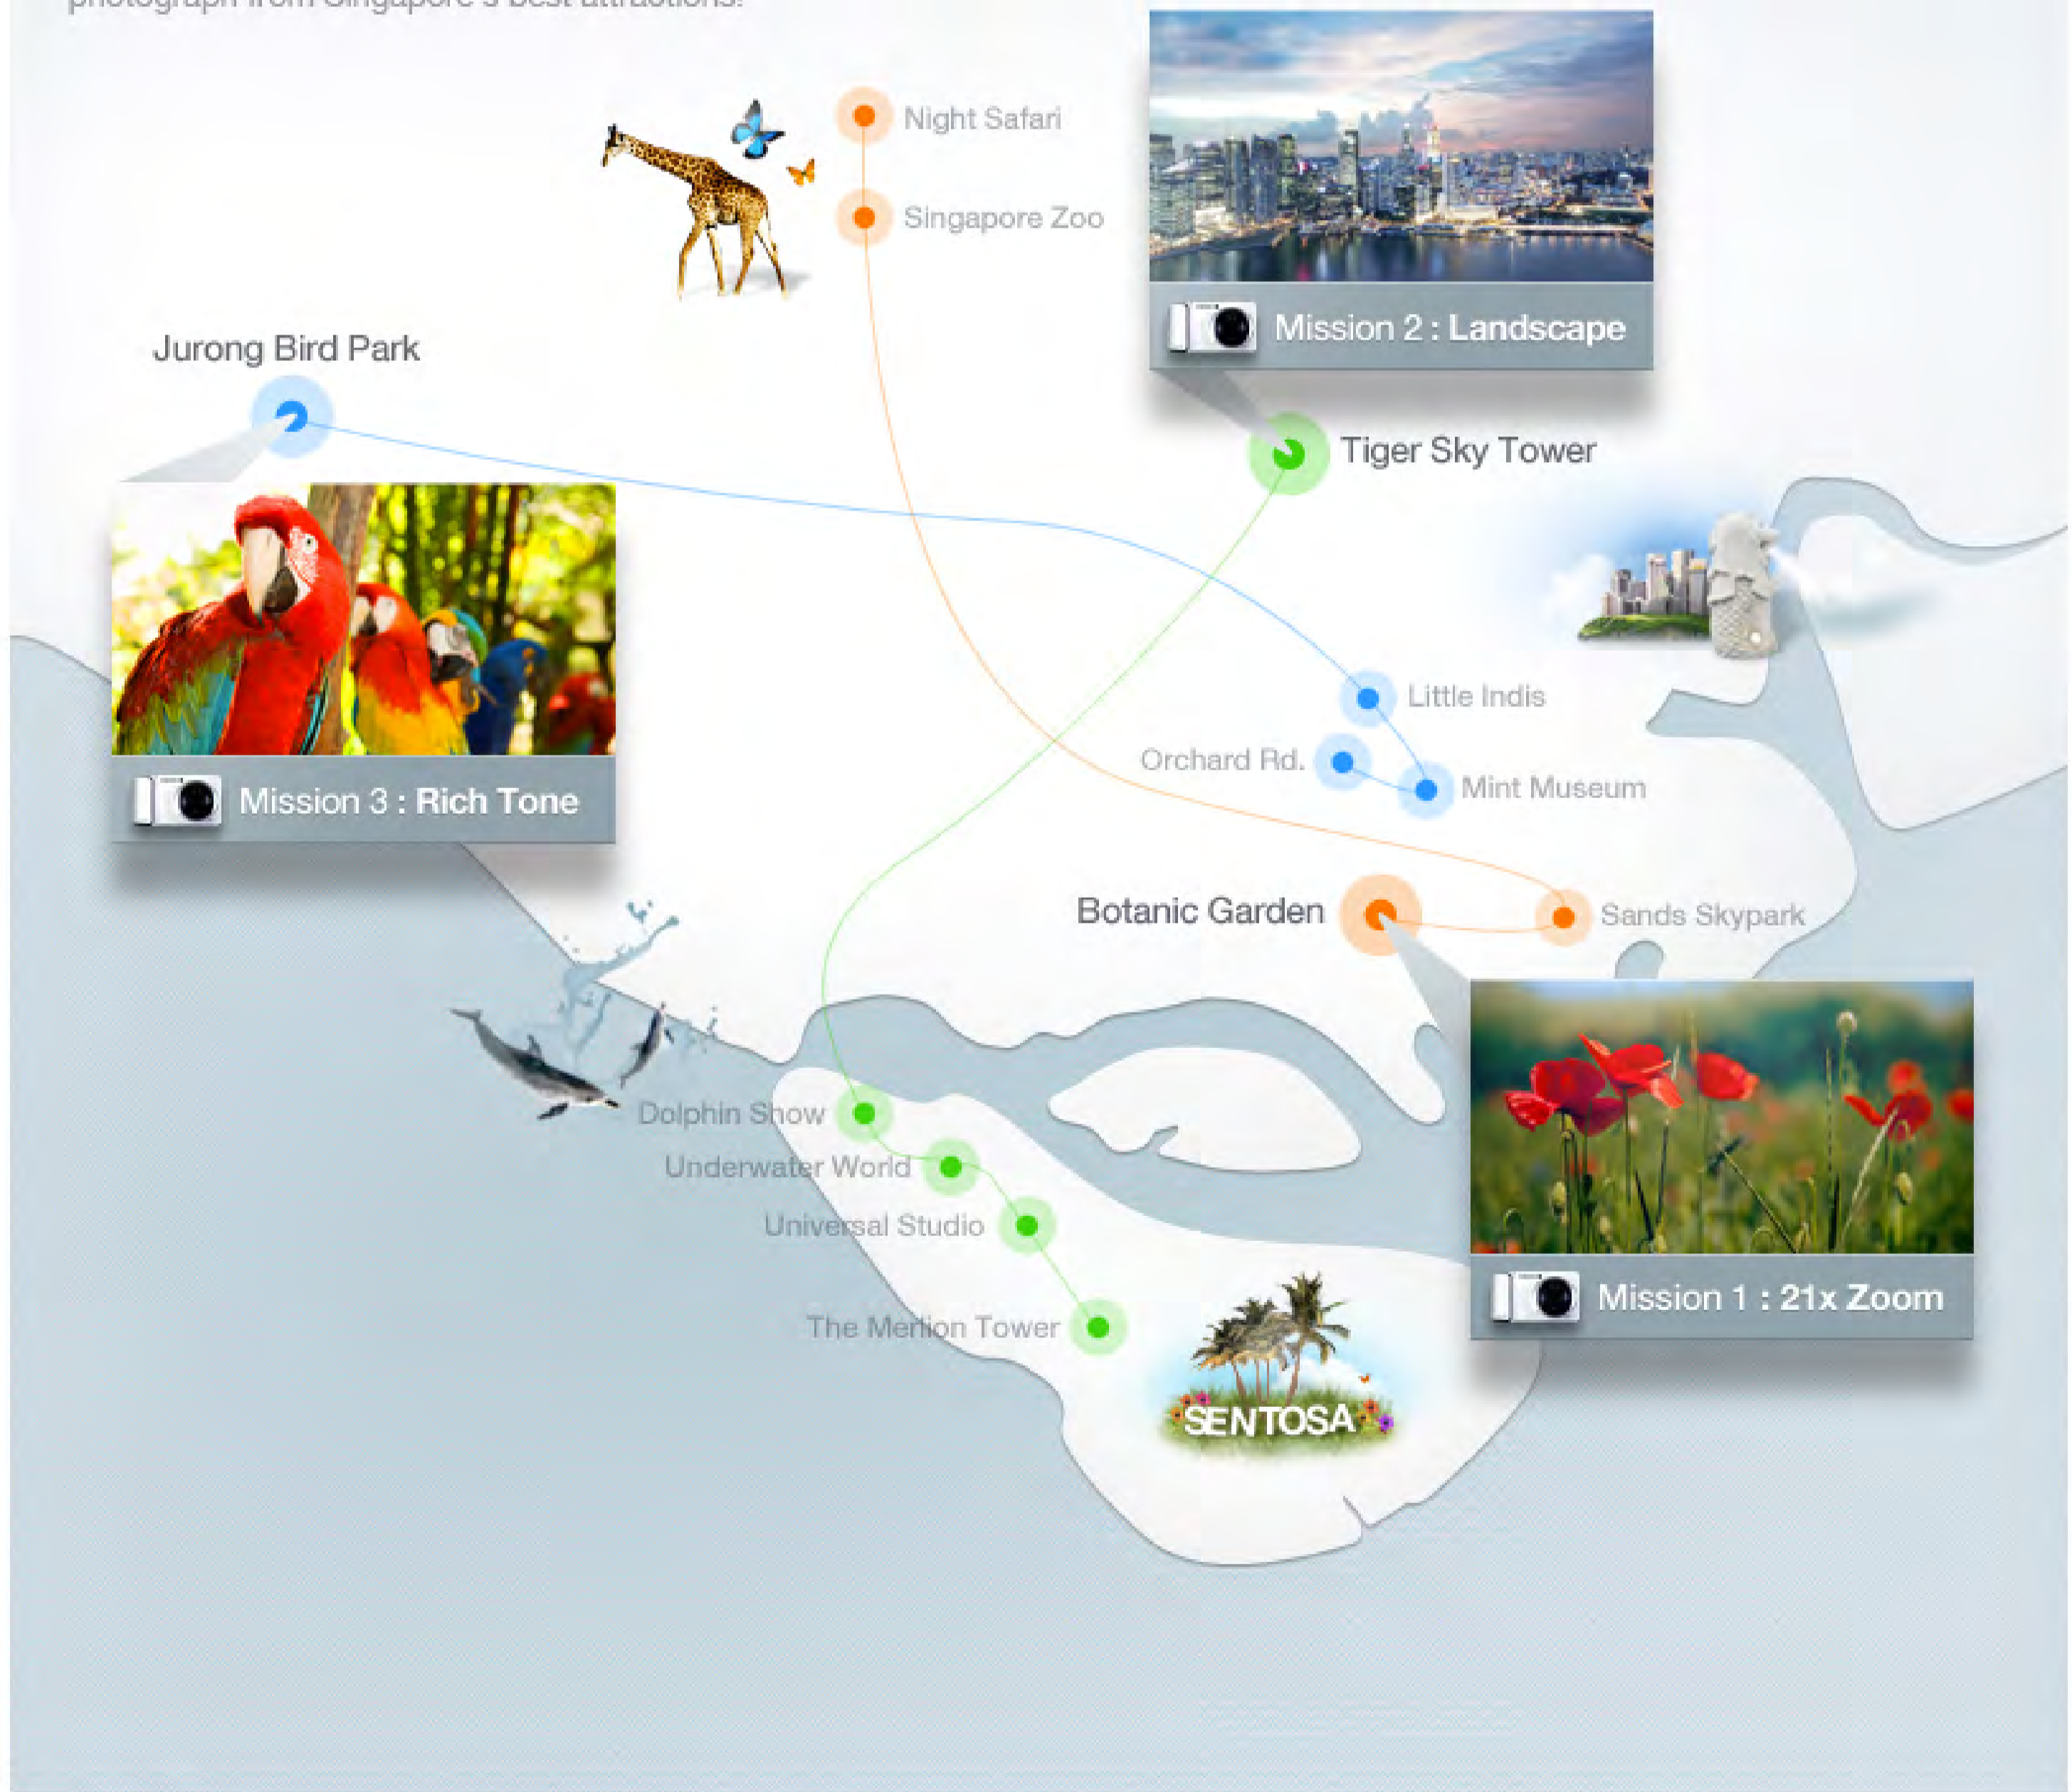

[More](#)

Greta
10 years old, Italy

[More](#)

Samuel
5 years old, USA

[More](#)

Marcus
8 years old, Singapore

[More](#)

Anna
10 years old, UK

[More](#)

5 Little Photographers
- Their Story

[Watch Now!](#)

Coming Soon

Tour Map

3 DAYS ● ● ●

Follow our 5 Little Photographers as they report and photograph from Singapore's best attractions!

Samsung Smart LTE

Samsung

Smart LTE

BMW Z4 Launch Event Proposal

Sheer
Driving Pleasure

THE NEW BMW Z4 IS AN EXPRESSION OF YOU AND YOUR EXPERIENCES IN LIFE.

Samsung Youth Editor Logo

SAMSUNG

youth editor
samsung notebook