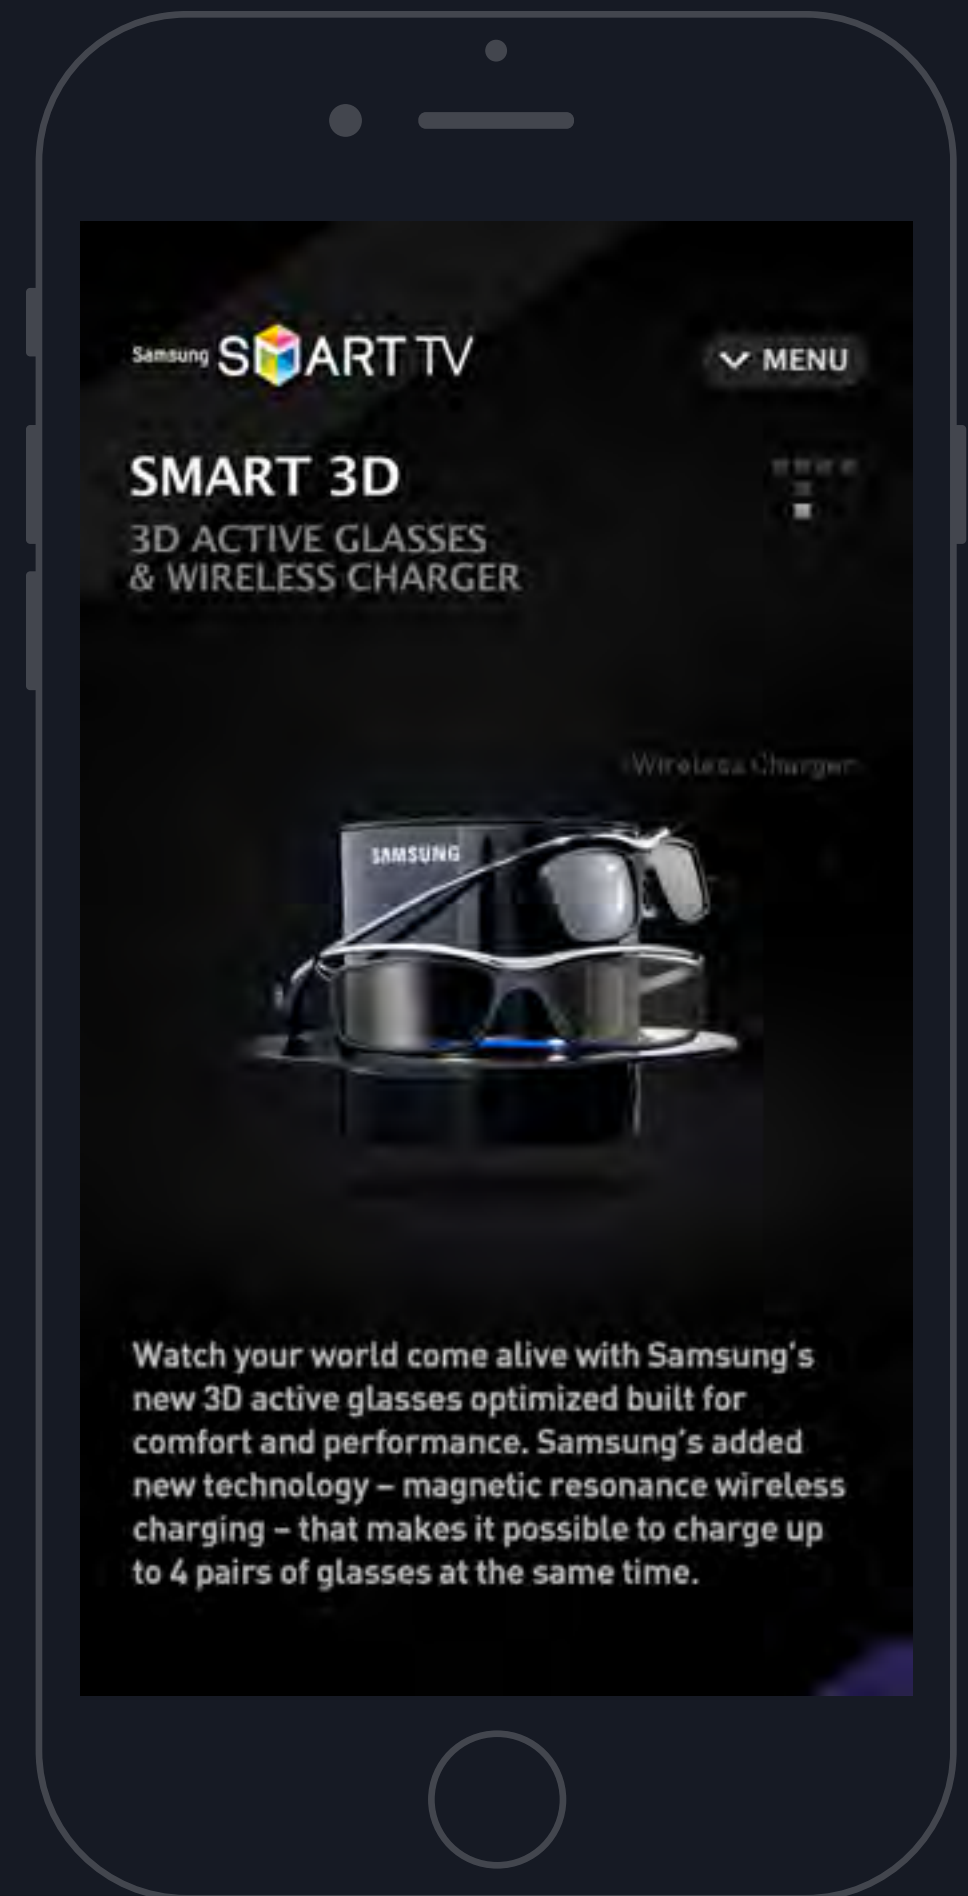

Samsung Smart TV Mobile Web

Samsung Smart Cube App

Samsung Smart Curling App

Smart Curling Join in

Red Team

Blue Team

Download Samsung Smart Curling APP on your mobile.

App Download